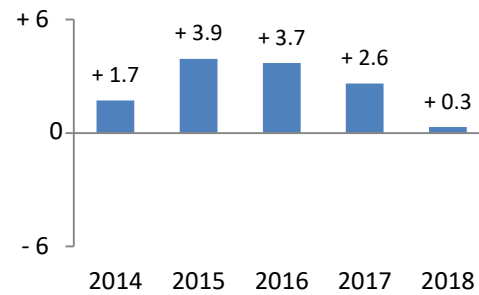

DIPLOMA SCORES

The American School of Doha

Average Candidate Diploma Score

School Average minus World Average

Aggregate Statistics

	2014	2015	2016	2017	2018	5 yr
Students	46	31	43	52	54	226
High	44	42	45	41	42	45
Low	23	23	24	17	20	17
Median	31.0	35.0	34.0	33.0	29.5	33.0
Mean (Avg)	31.7	34.1	33.7	32.5	30.1	32.2
World Avg (WA)	30.0	30.2	30.0	29.9	29.8	30.0
(Avg-WA)	+1.7	+3.9	+3.7	+2.6	+0.3	+2.3
Stat. Significant?	No	Yes	Yes	Yes		

Diploma Score Distributions by Year

The yellow lines show the shape of the worldwide score distribution.