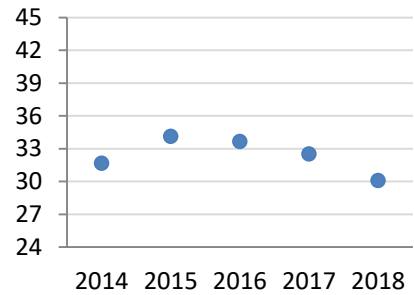

DIPLOMA SCORES

The American School of Doha

Average Candidate Diploma Score

School Average minus World Average

Aggregate Statistics

	2014	2015	2016	2017	2018	5 yr
Students	46	31	43	52	54	226
High	44	42	45	41	42	45
Low	23	23	24	17	20	17
Median	31.0	35.0	34.0	33.0	29.5	33.0
Mean (Avg)	31.7	34.1	33.7	32.5	30.1	32.2
World Avg (WA)	30.0	30.2	30.0	29.9	29.8	30.0
(Avg-WA)	+1.7	+3.9	+3.7	+2.6	+0.3	+2.3
Stat. Significant?	No	Yes	Yes	Yes		

Diploma Score Distributions by Year

The yellow lines show the shape of the worldwide score distribution.