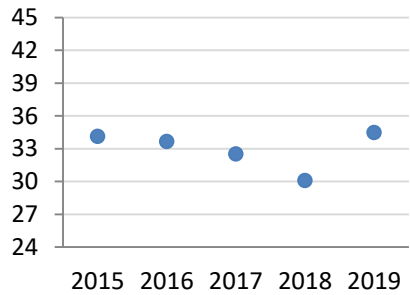

This display will be updated once additional worldwide statistics for 2019 are published by the IBO, typically in December.

DIPLOMA SCORES

The American School of Doha

Average Candidate Diploma Score

School Average minus World Average

Aggregate Statistics

	2015	2016	2017	2018	2019	5 yr
Students	31	43	52	54	50	230
High	42	45	41	42	43	45
Low	23	24	17	20	25	17
Median	35.0	34.0	33.0	29.5	35.0	33.0
Mean (Avg)	34.1	33.7	32.5	30.1	34.5	32.8
World Avg (WA)	30.2	30.0	29.9	29.8	29.6	29.9
(Avg-WA)	+3.9	+3.7	+2.6	+0.3	+4.8	+2.9
Stat. Significant?	Yes	Yes	Yes	No		

Diploma Score Distributions by Year

The yellow lines show the shape of the worldwide score distribution.