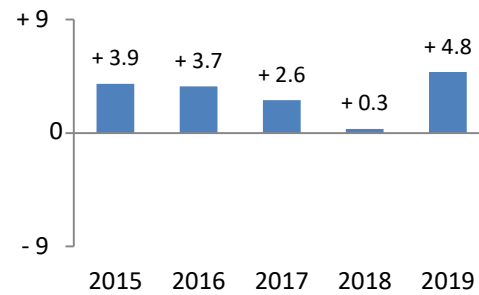

This display will be updated once additional worldwide statistics for 2019 are published by the IBO, typically in December.

DIPLOMA SCORES

The American School of Doha

Average Candidate Diploma Score

School Average minus World Average

Aggregate Statistics

	2015	2016	2017	2018	2019	5 yr
Students	31	43	52	54	50	230
High	42	45	41	42	43	45
Low	23	24	17	20	25	17
Median	35.0	34.0	33.0	29.5	35.0	33.0
Mean (Avg)	34.1	33.7	32.5	30.1	34.5	32.8
World Avg (WA)	30.2	30.0	29.9	29.8	29.6	29.9
(Avg-WA)	+3.9	+3.7	+2.6	+0.3	+4.8	+2.9
Stat. Significant?	Yes	Yes	Yes	No		